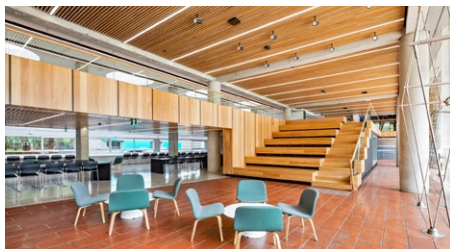

C20 Morven Brown Study Space

H13 Anita B Lawrence Gallery Study Space

UNSW  
SYDNEY

STUDY  
SPACE

No.	Name	Capacity	Features
<b>Upper Campus</b>			
C20	Morven Brown	134	
C27	Wallace Wurth	196	
E26	Biological Sciences South	80	
F23	Mathews	50	
F21	Main Library	2800	
E19	Patricia O'Shane	89	
<b>Mid Campus</b>			
G17	Electrical Engineering	216	
G14	Webster Courtyard	170	
H13	Anita B. Lawrence Gallery	220	
E15	Quadrangle	272	
E12	UNSW Business School	641	
D16	Goldstein	30	
B16	Colombo	109	
G14	Webster Terrace	32	

### Legend

WiFi	Charging Power Outlets	Wheelchair Access	Group Work Space	Microwaves	Hot/Cold Water
Quiet Study Space	Toilets	Writeable Boards	Screens for Group Work	24/7 Accessible	Outdoor
Computers	Device Charging Station	Media Booths	Postgrad Study Space	Silent Study Space	